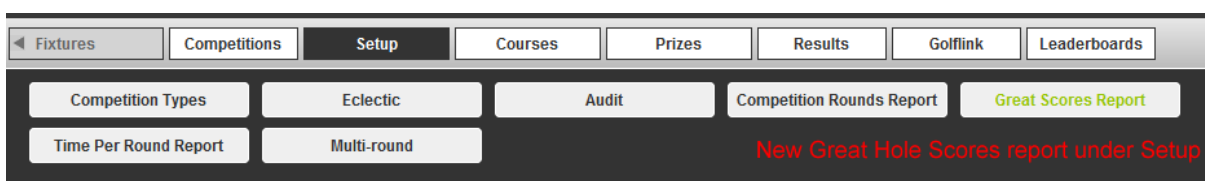

Best Gross by Grade Prize Allocation

Autoscore user now can allocate prizes automatically to the best gross score by grades.