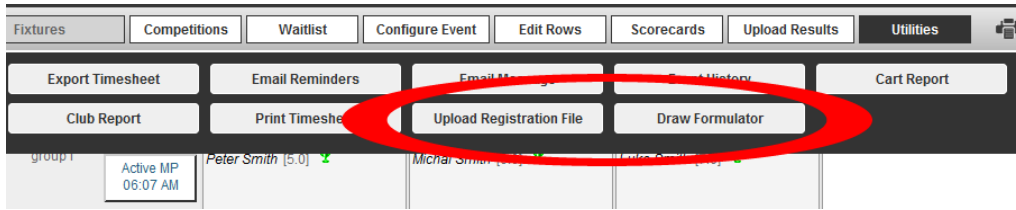

Registrations made via this site can easily be imported into your timesheets.

Draw Formulator

Under utilities of a timesheet is a draw formulator which can re-arrange a timesheet draw by a number of factors including, Handicap, age, surname, club, competition ranking and Match Play. This feature will have the ability to clone timesheets from say a previous round and automatically assign players who have made 'the cut' into the next round in a particular order.